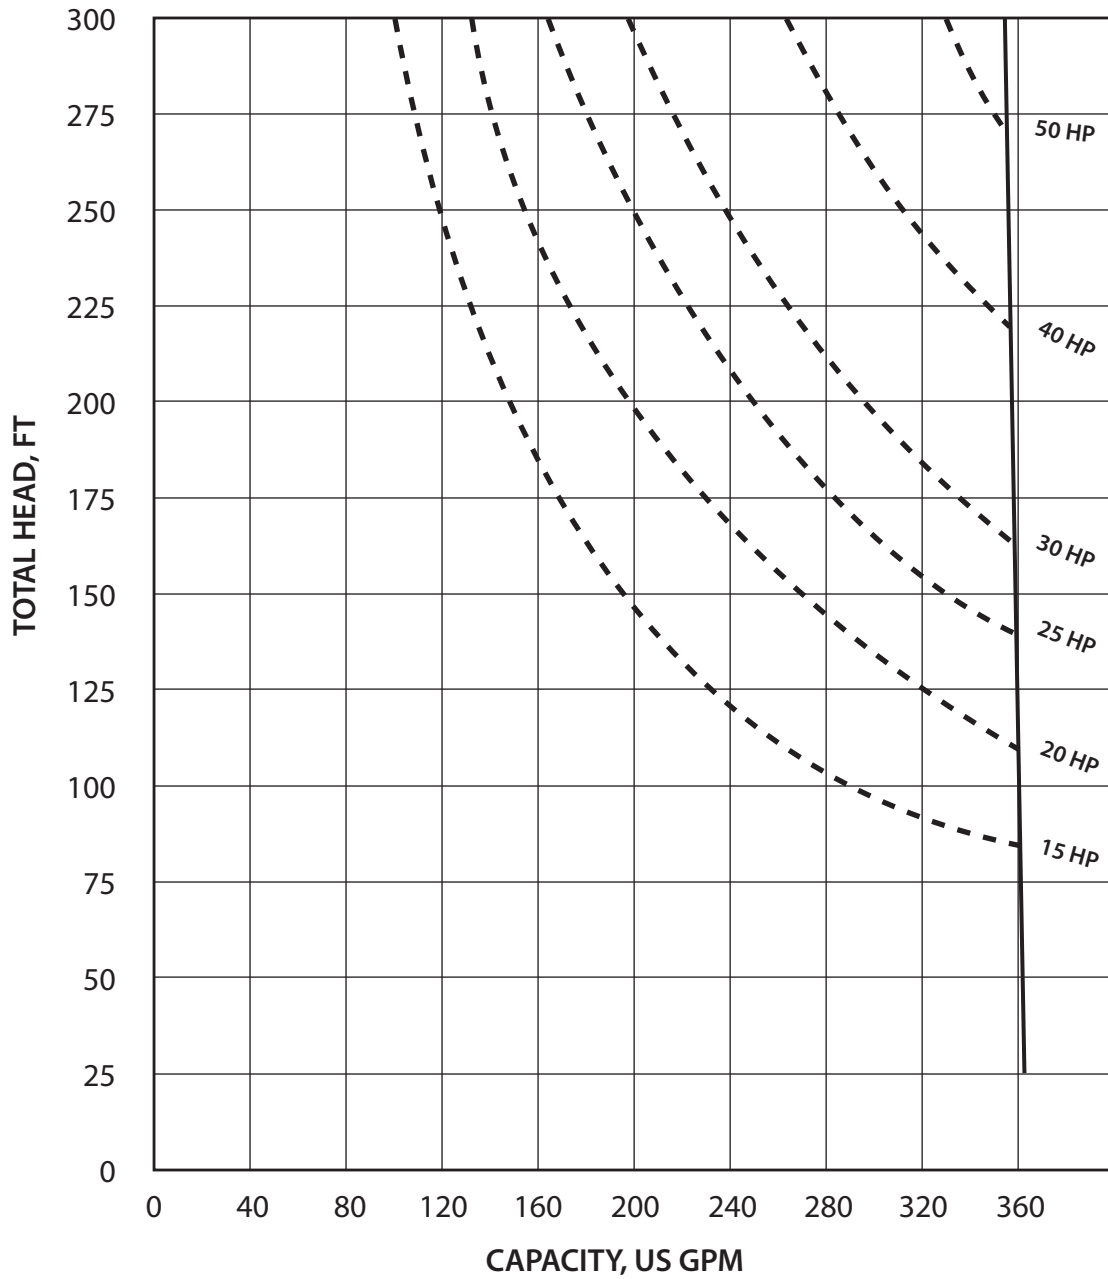

### **KSX-9-4**

Plunger diameter: 9 inches (22.9 cm)

These curves are based on water (specific gravity = 1.0), a 10 foot static lift, and a pump speed of 50 rpm.