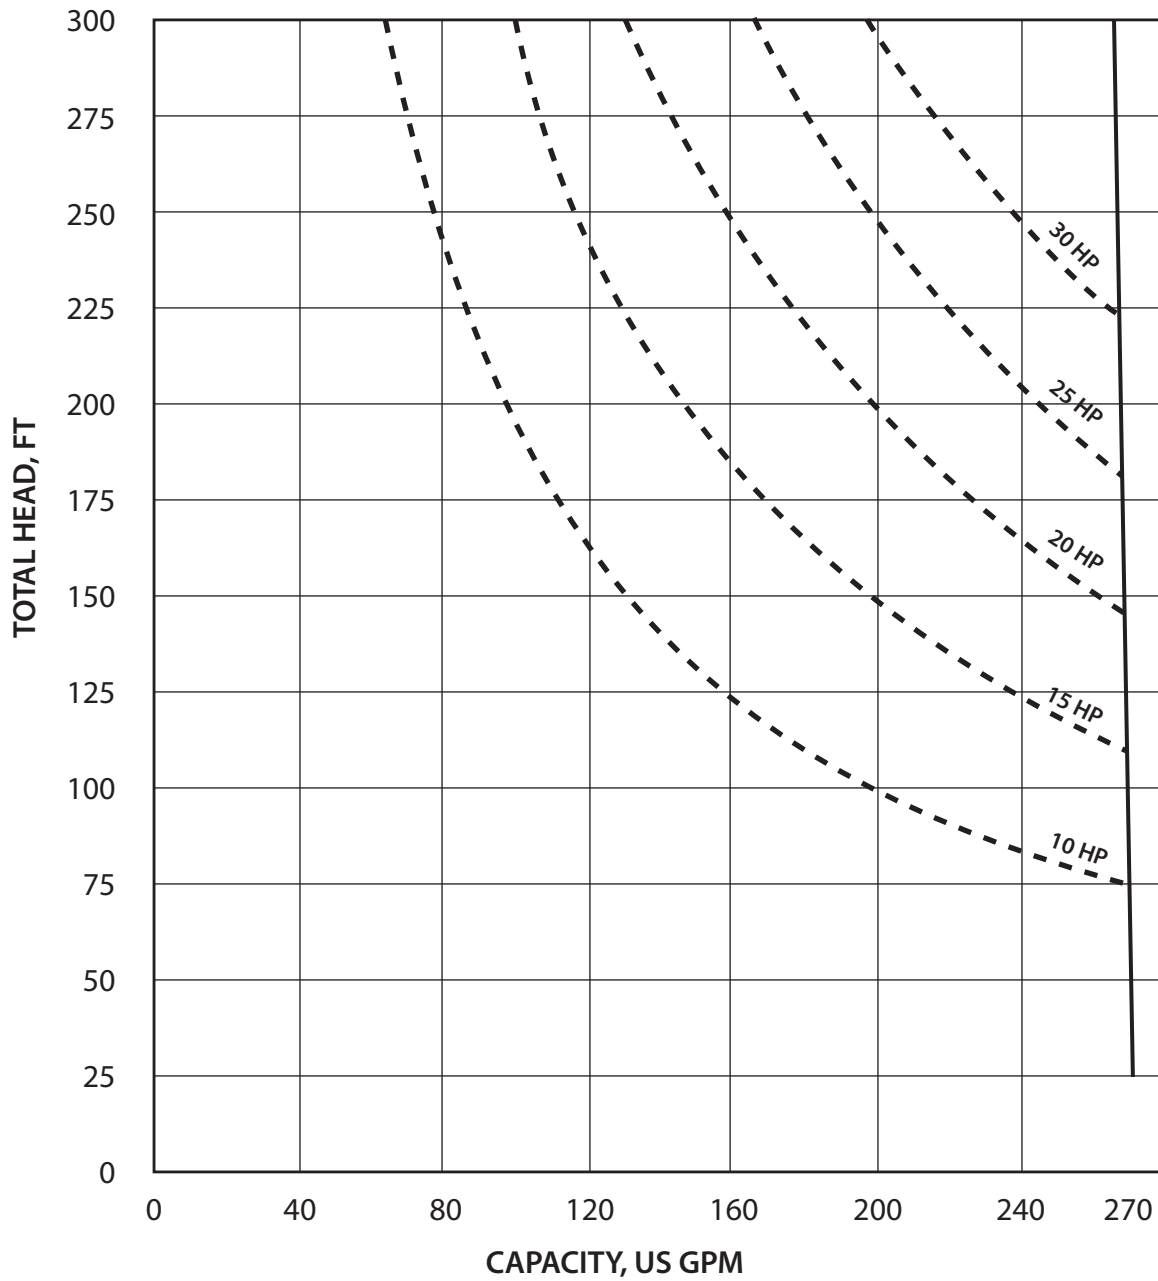

Komline-Sanderson

12 Holland Av Peapack, NJ 07977-0257
908 234 1000 Fax: 908 234 9487
800 225 5457 www.komline.com

KSX-9-3

Plunger diameter: 9 inches (22.9 cm)

These curves are based on water (specific gravity = 1.0), a 10 foot static lift, and a pump speed of 50 rpm.