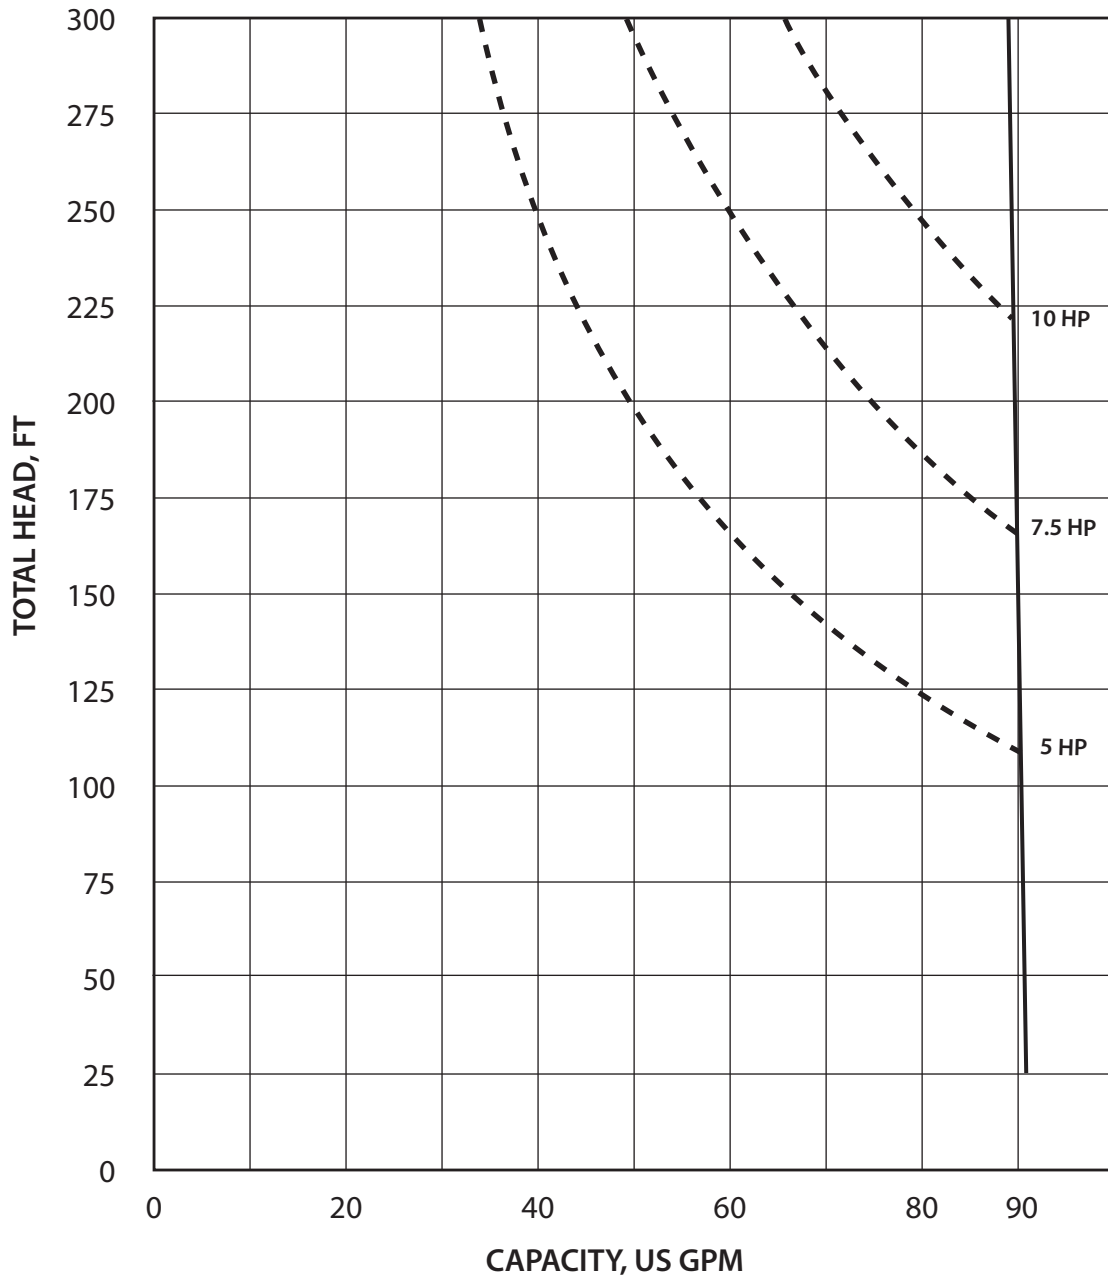

Komline-Sanderson

12 Holland Av Peapack, NJ 07977-0257
908 234 1000 Fax: 908 234 9487
800 225 5457 www.komline.com

KSX-9-1

Plunger diameter: 9 inches (22.9 cm)

These curves are based on water (specific gravity = 1.0), a 10 foot static lift, and a pump speed of 50 rpm.