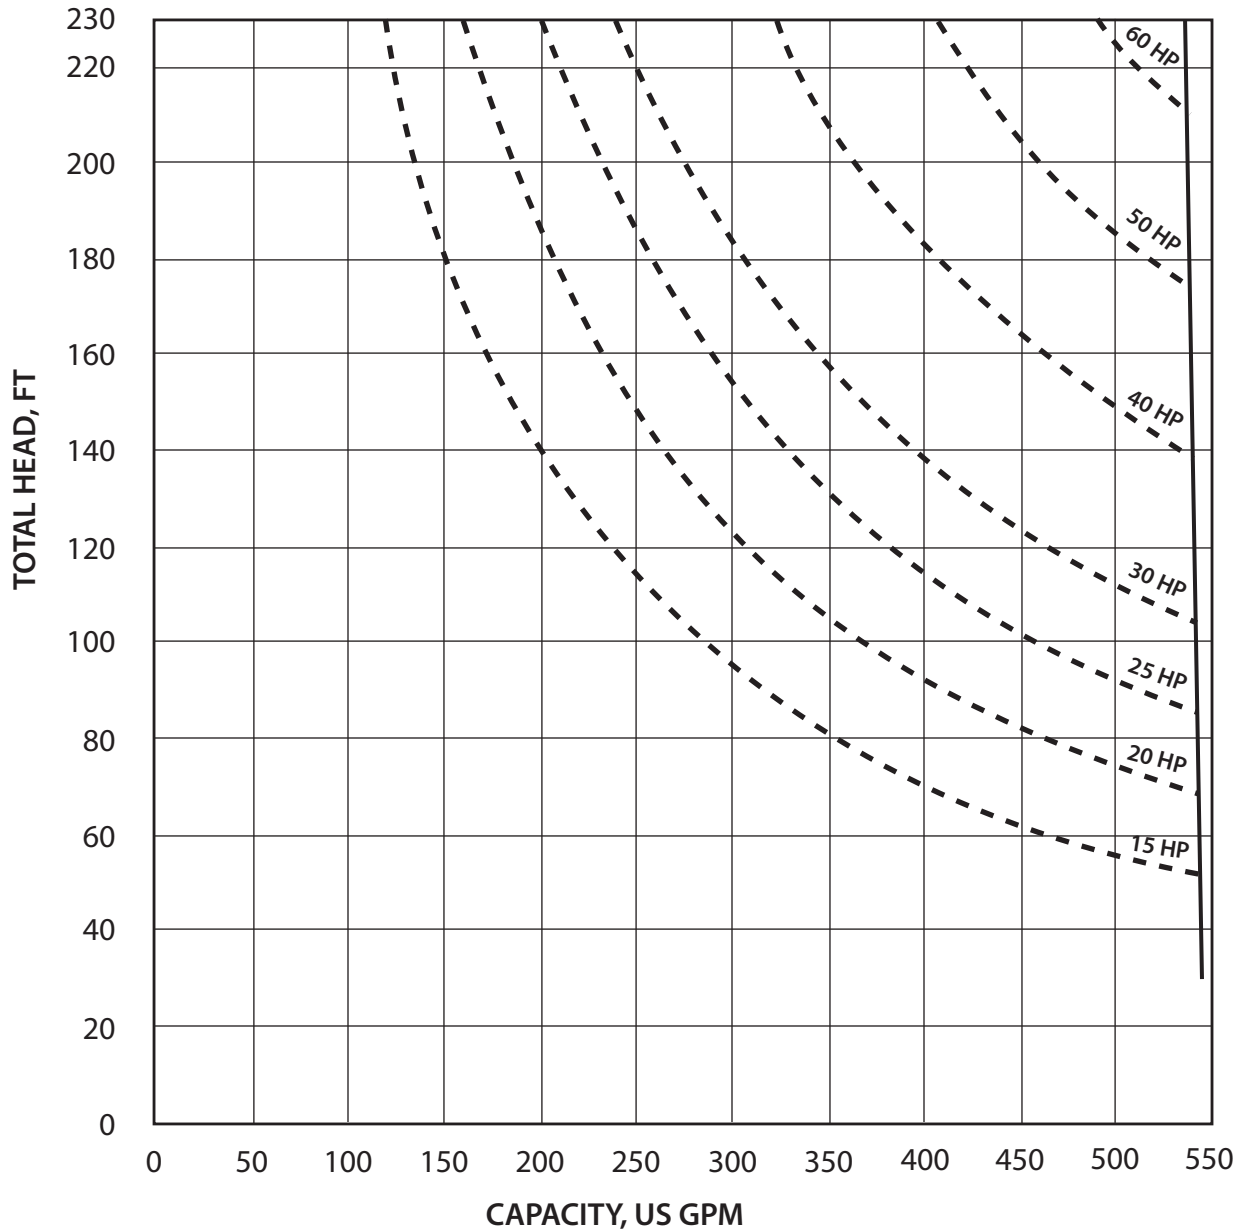

### KSX-11-4

Plunger diameter: 11 inches (27.9 cm)

These curves are based on water (specific gravity = 1.0), a 10 foot static lift, and a pump speed of 50 rpm.