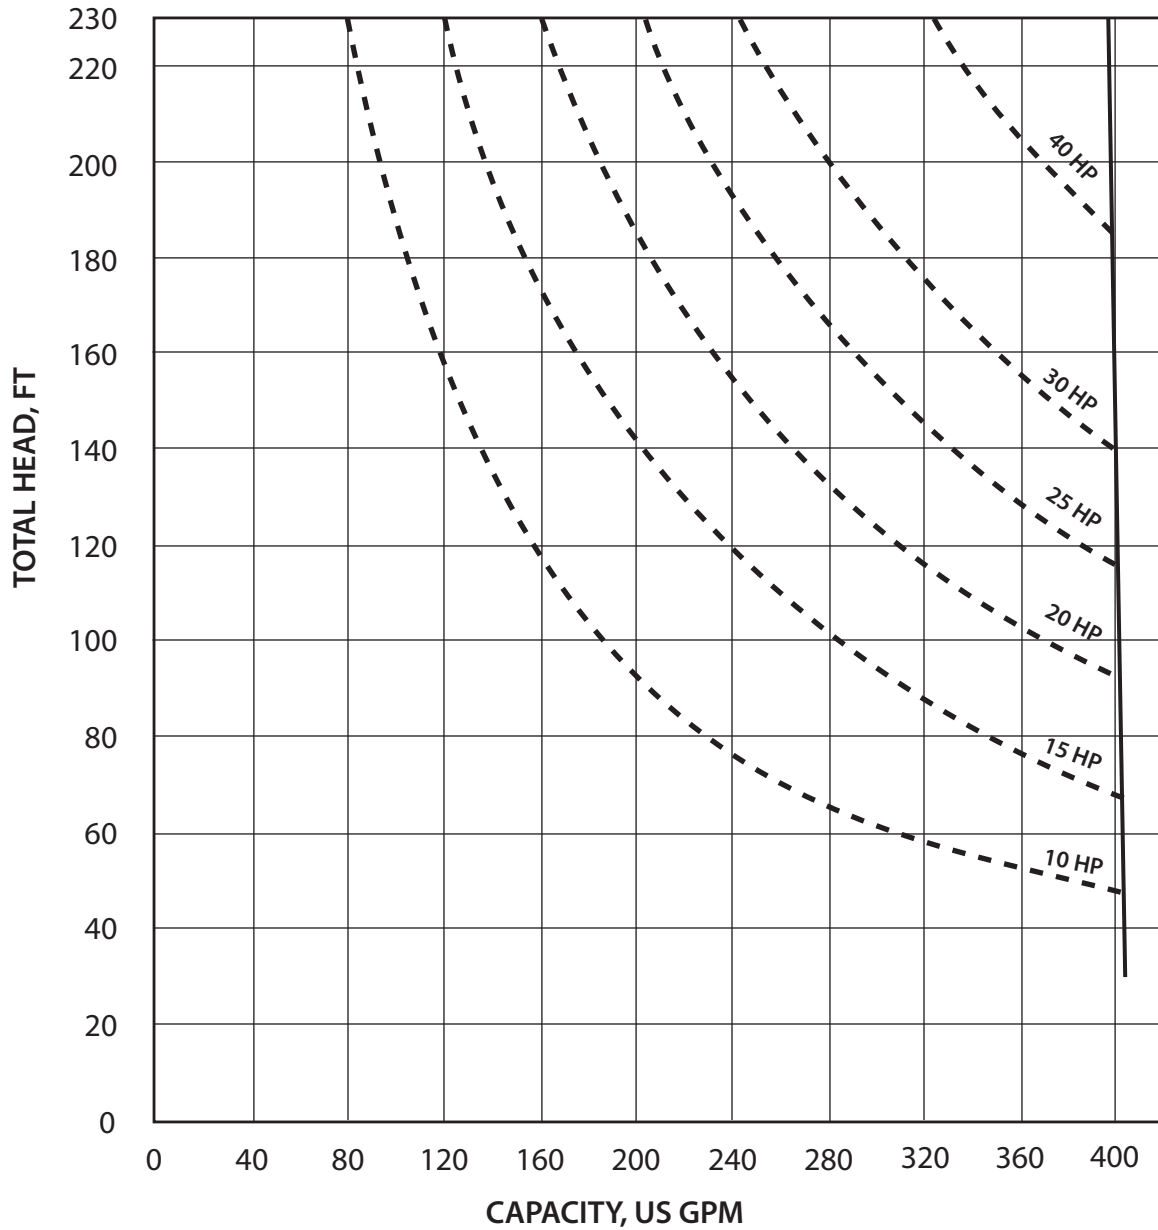

Komline-Sanderson

12 Holland Av Peapack, NJ 07977-0257
908 234 1000 Fax: 908 234 9487
800 225 5457 www.komline.com

KSX-11-3

Plunger diameter: 11 inches (27.9 cm)

These curves are based on water (specific gravity = 1.0), a 10 foot static lift, and a pump speed of 50 rpm.