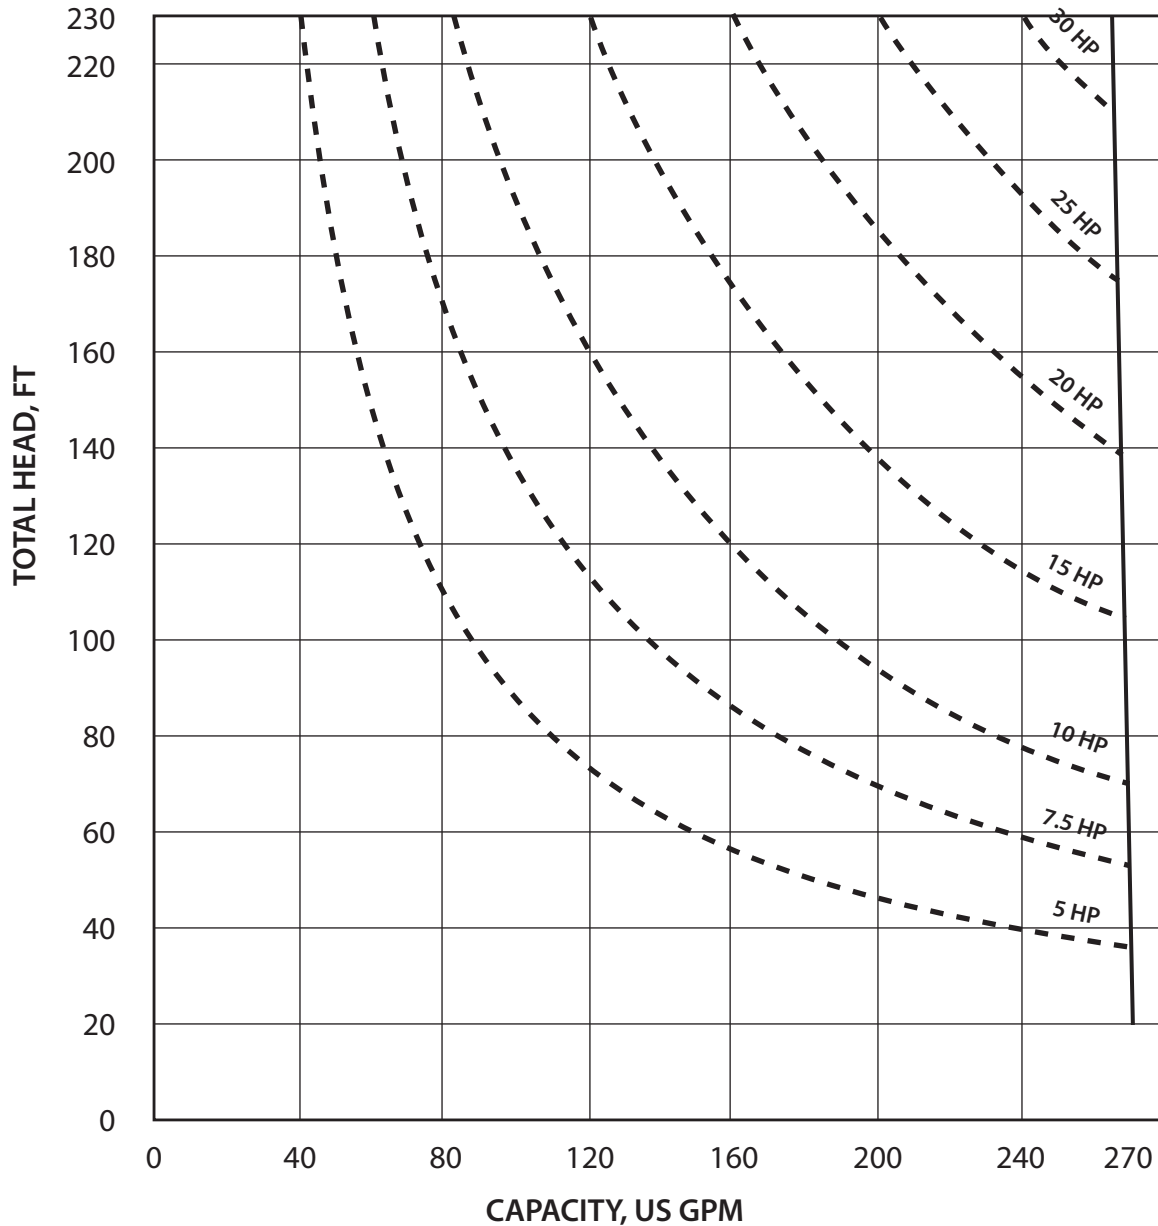

### KSS-9-3

Plunger diameter: 9 inches (22.9 cm)

These curves are based on water (specific gravity = 1.0), a 10 foot static lift, and a pump speed of 50 rpm.