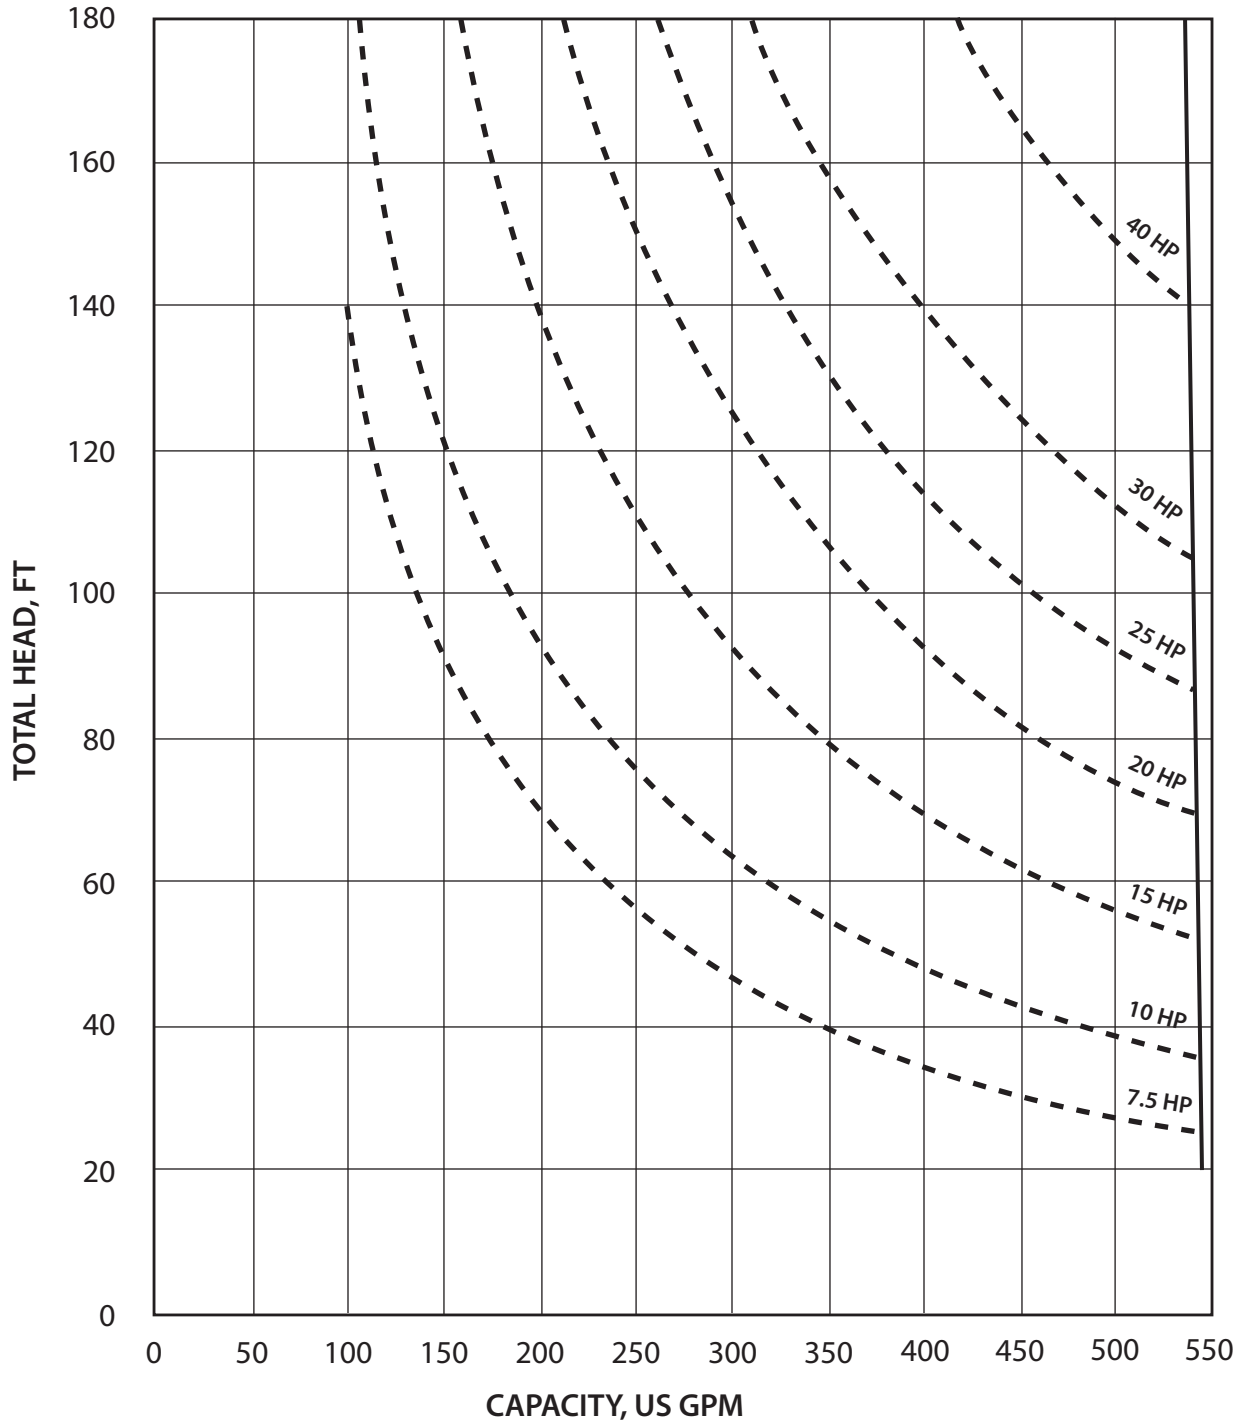

### KSS-11-4

Plunger diameter: 11 inches (27.9 cm)

These curves are based on water (specific gravity = 1.0), a 10 foot static lift, and a pump speed of 50 rpm.