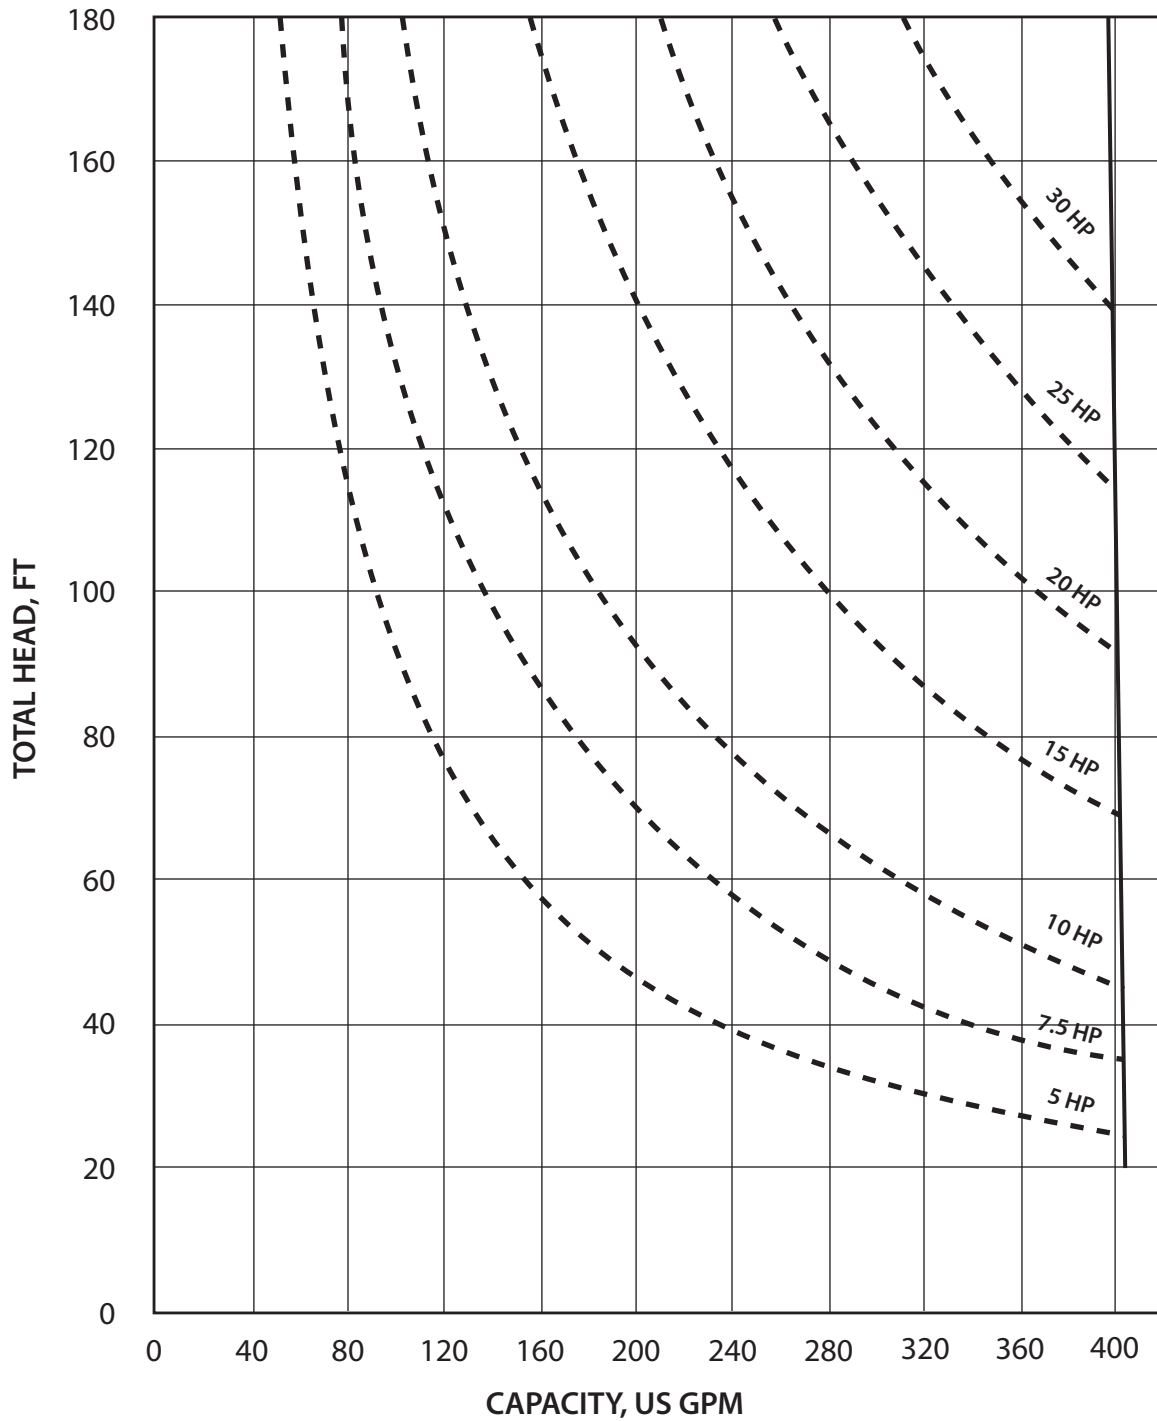

### KSS-11-3

Plunger diameter: 11 inches (27.9 cm)

These curves are based on water (specific gravity = 1.0), a 10 foot static lift, and a pump speed of 50 rpm.