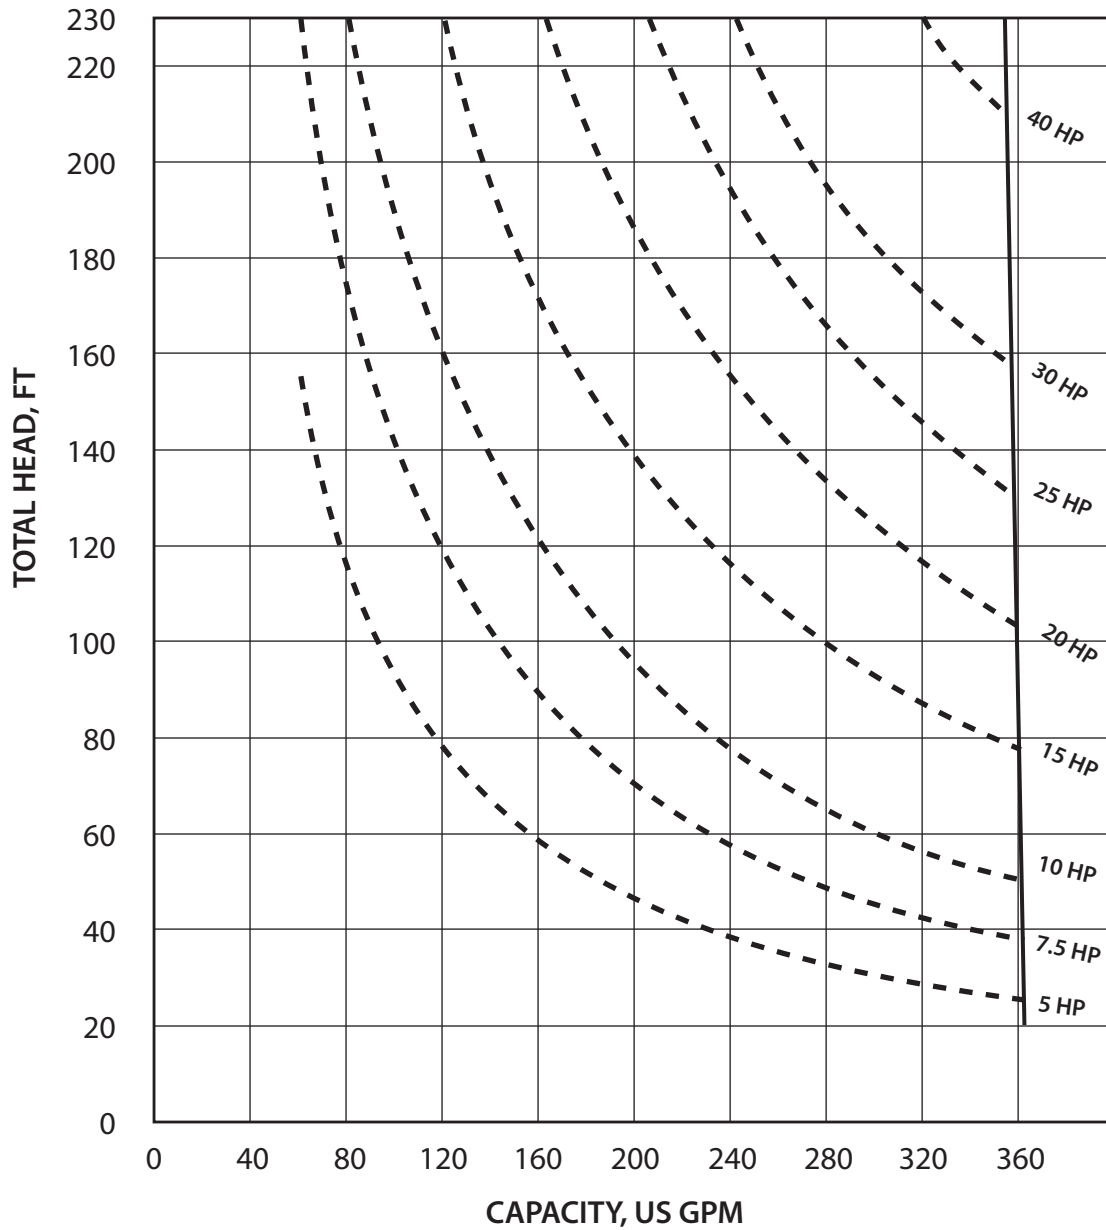

Komline-Sanderson

12 Holland Av Peapack, NJ 07977-0257
908 234 1000 Fax: 908 234 9487
800 225 5457 www.komline.com

KSS-9-4

Plunger diameter: 9 inches (22.9 cm)

These curves are based on water (specific gravity = 1.0), a 10 foot static lift, and a pump speed of 50 rpm.