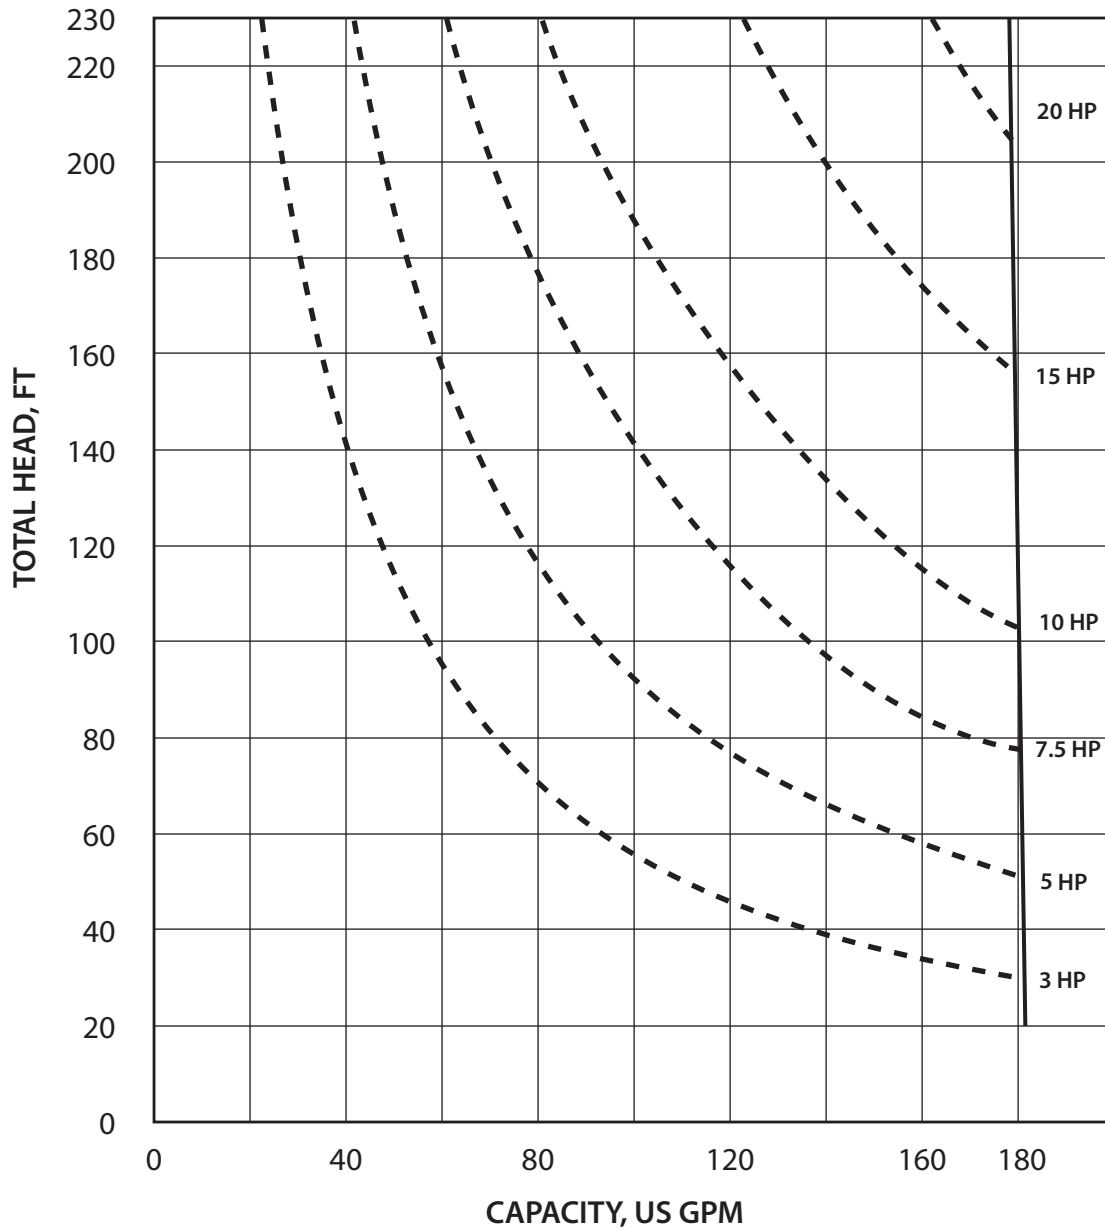

## KSS-9-2

Plunger diameter: 9 inches (22.9 cm)

These curves are based on water (specific gravity = 1.0), a 10 foot static lift, and a pump speed of 50 rpm.