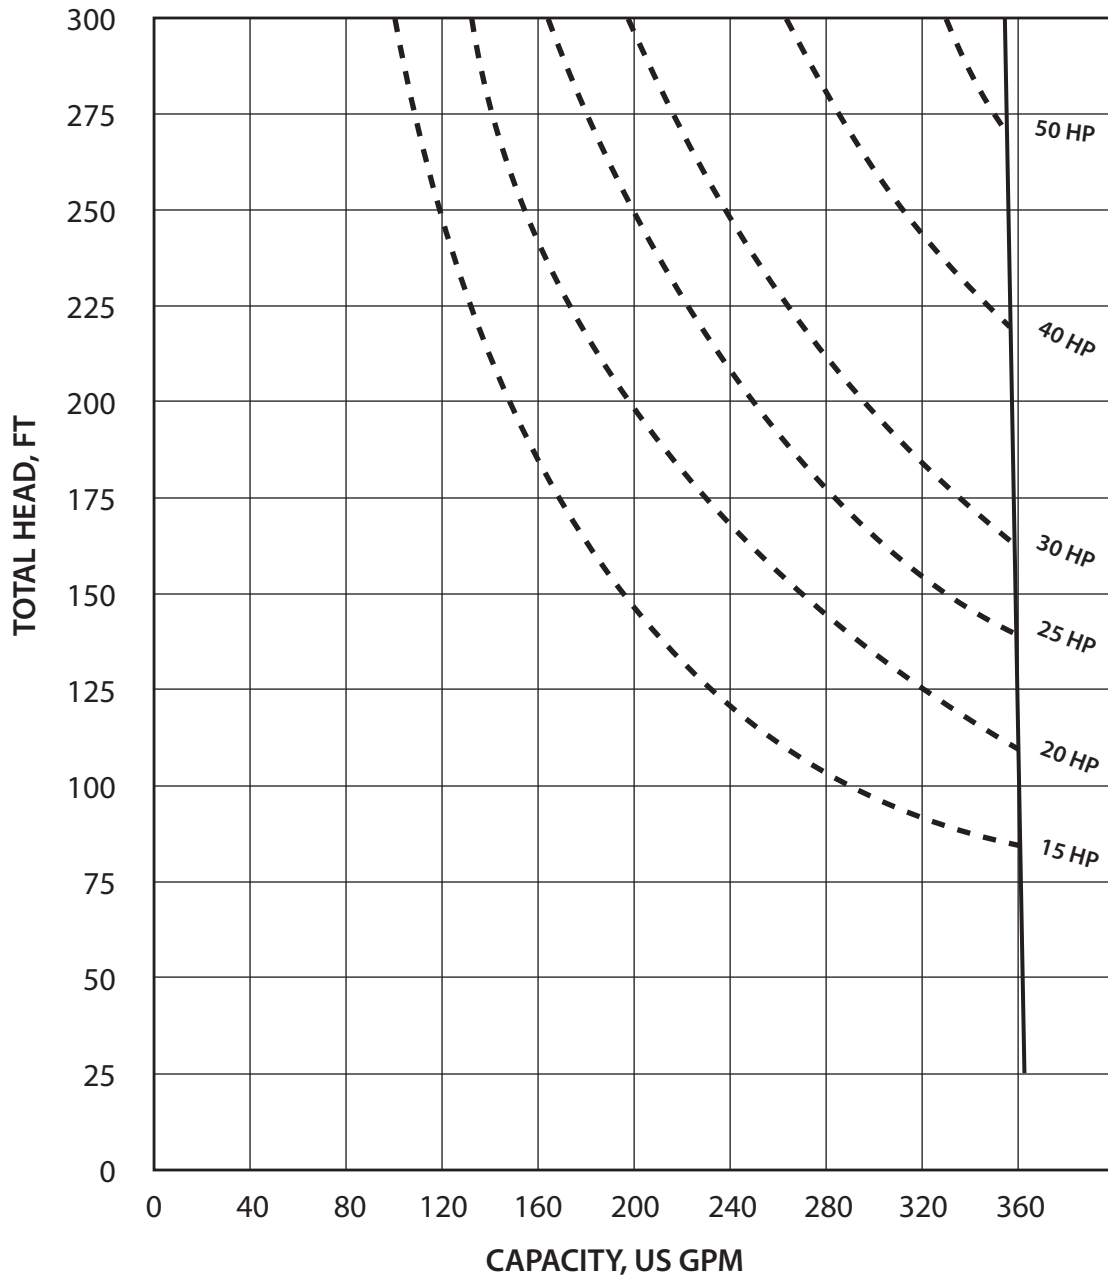

Komline-Sanderson

12 Holland Av Peapack, NJ 07977-0257
908 234 1000 Fax: 908 234 9487
800 225 5457 www.komline.com

KSX-9-4

Plunger diameter: 9 inches (22.9 cm)

These curves are based on water (specific gravity = 1.0), a 10 foot static lift, and a pump speed of 50 rpm.