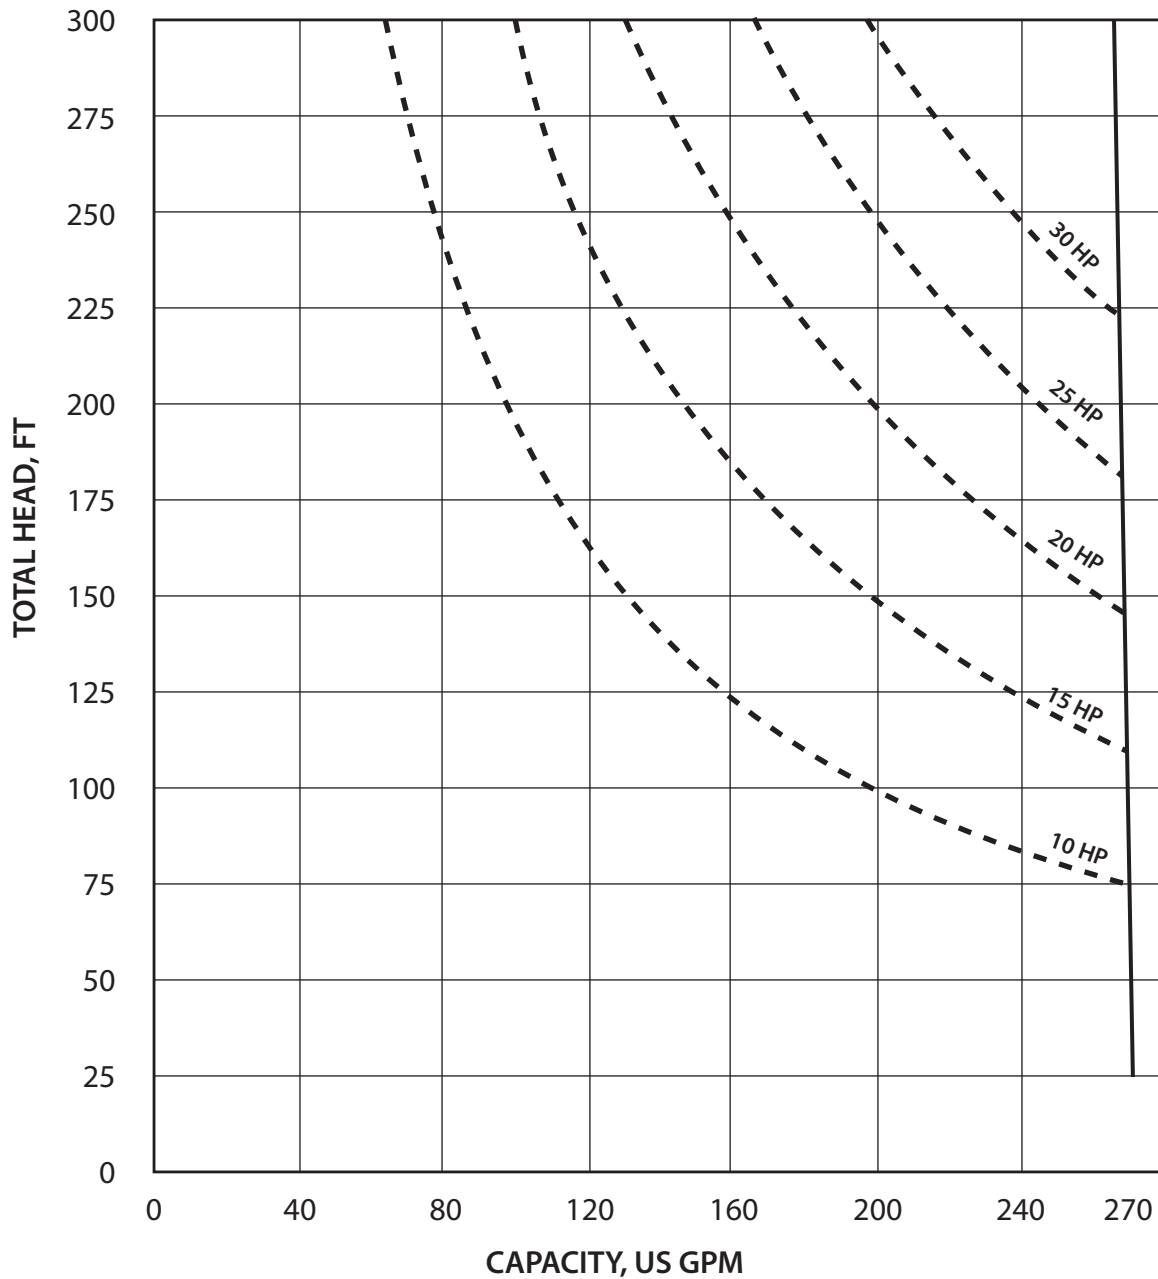

### KSX-9-3

Plunger diameter: 9 inches (22.9 cm)

These curves are based on water (specific gravity = 1.0), a 10 foot static lift, and a pump speed of 50 rpm.