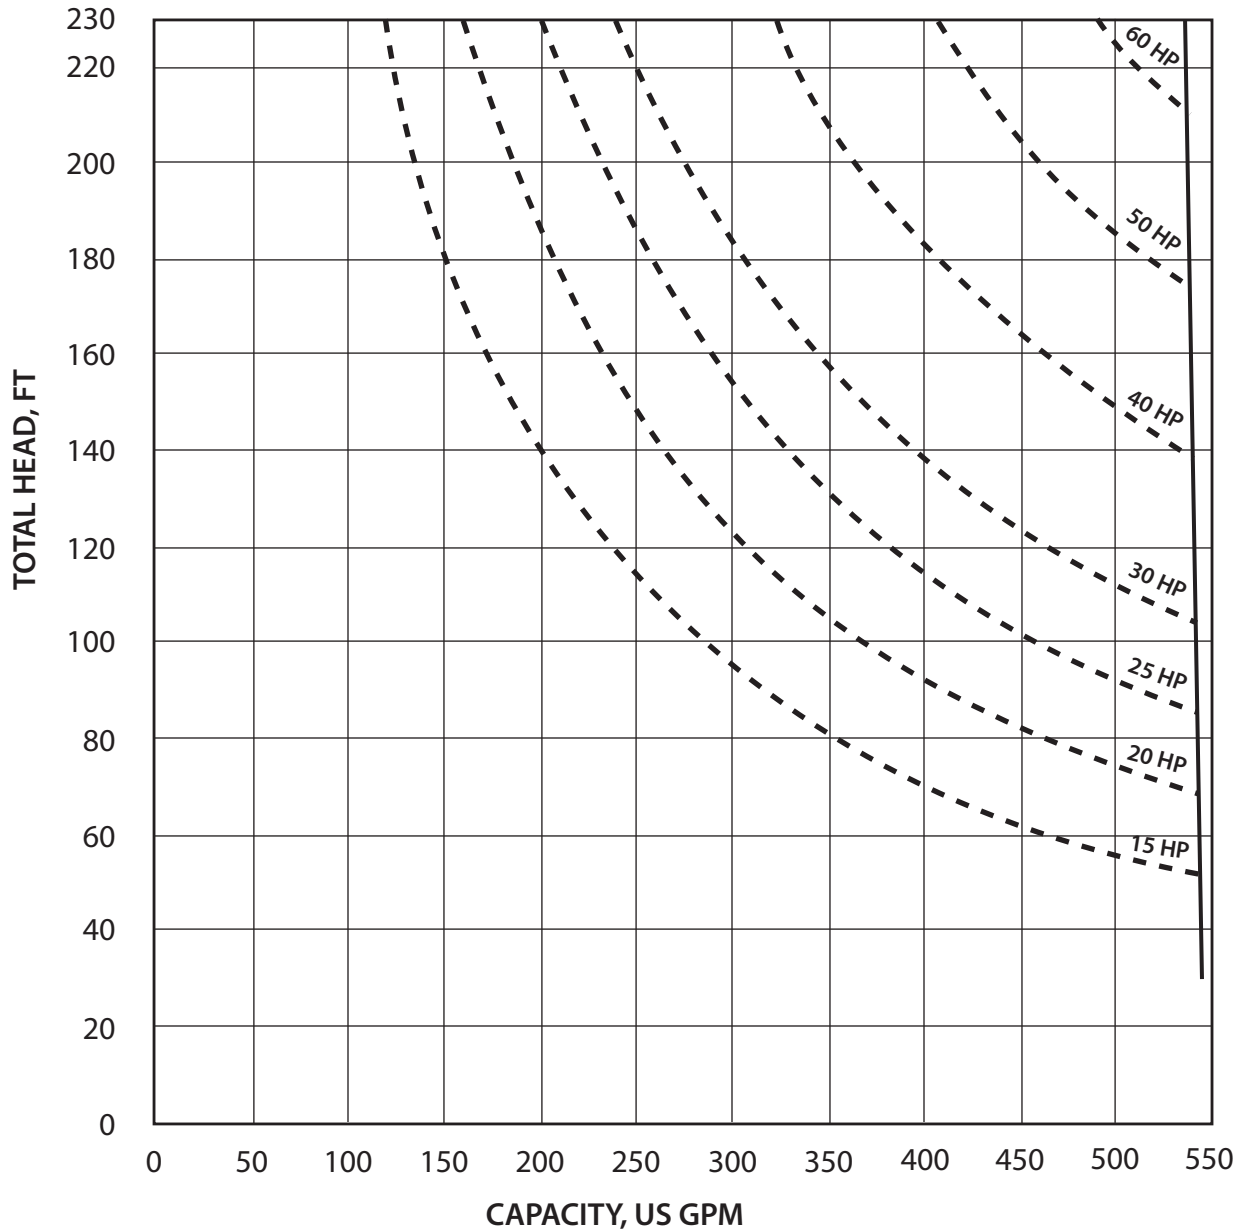

Komline-Sanderson

12 Holland Av Peapack, NJ 07977-0257
908 234 1000 Fax: 908 234 9487
800 225 5457 www.komline.com

KSX-11-4

Plunger diameter: 11 inches (27.9 cm)

These curves are based on water (specific gravity = 1.0), a 10 foot static lift, and a pump speed of 50 rpm.