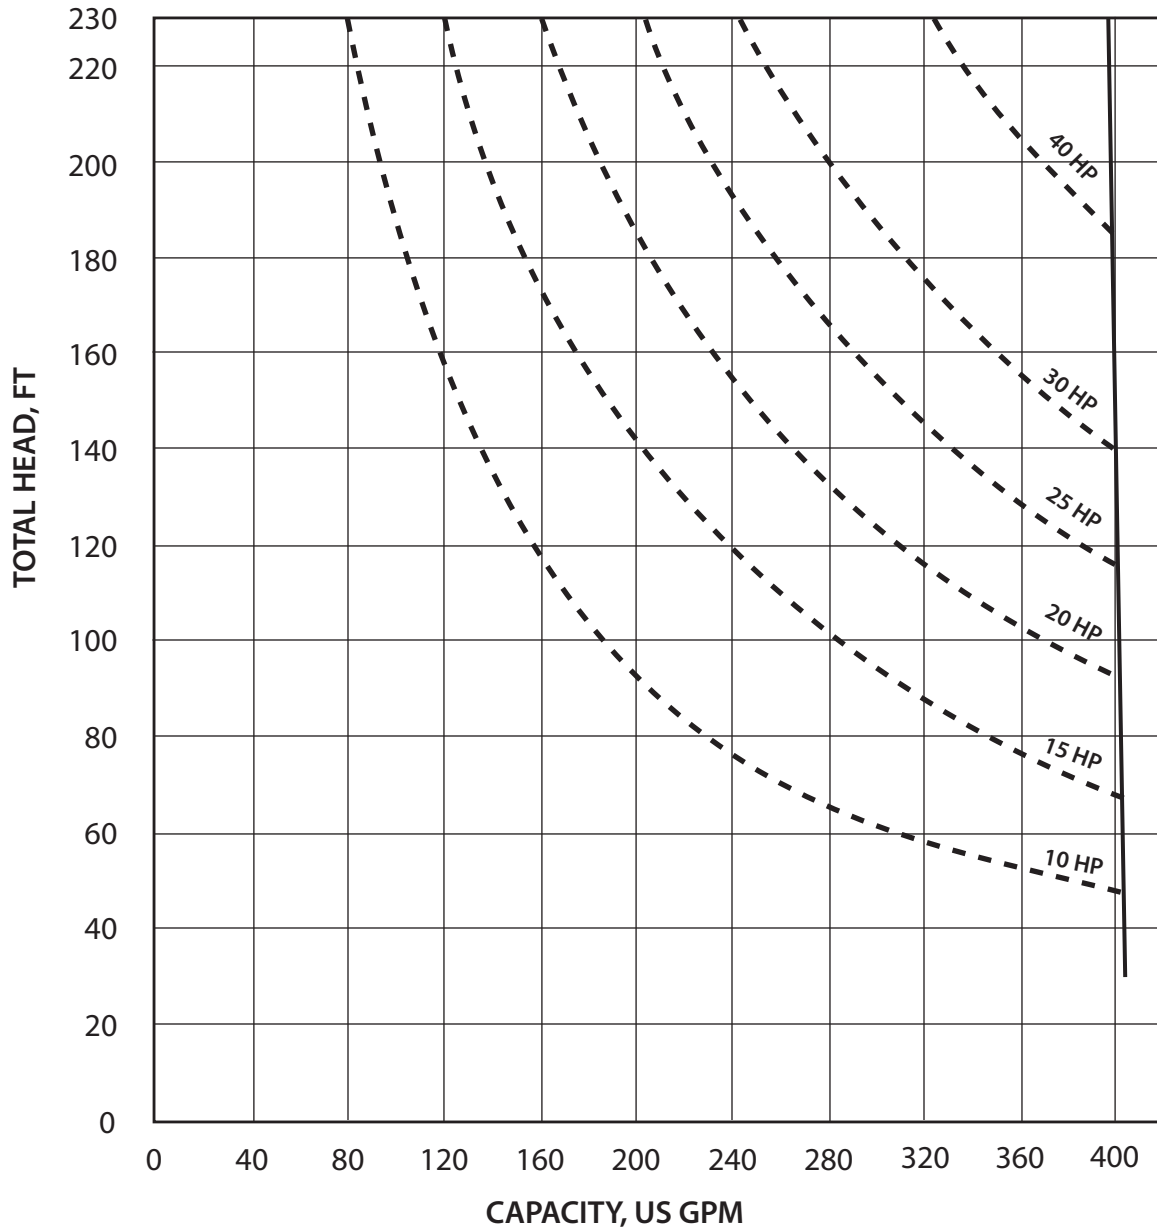

Komline-Sanderson

12 Holland Av Peapack, NJ 07977-0257
908 234 1000 Fax: 908 234 9487
800 225 5457 www.komline.com

KSX-11-3

Plunger diameter: 11 inches (27.9 cm)

These curves are based on water (specific gravity = 1.0), a 10 foot static lift, and a pump speed of 50 rpm.