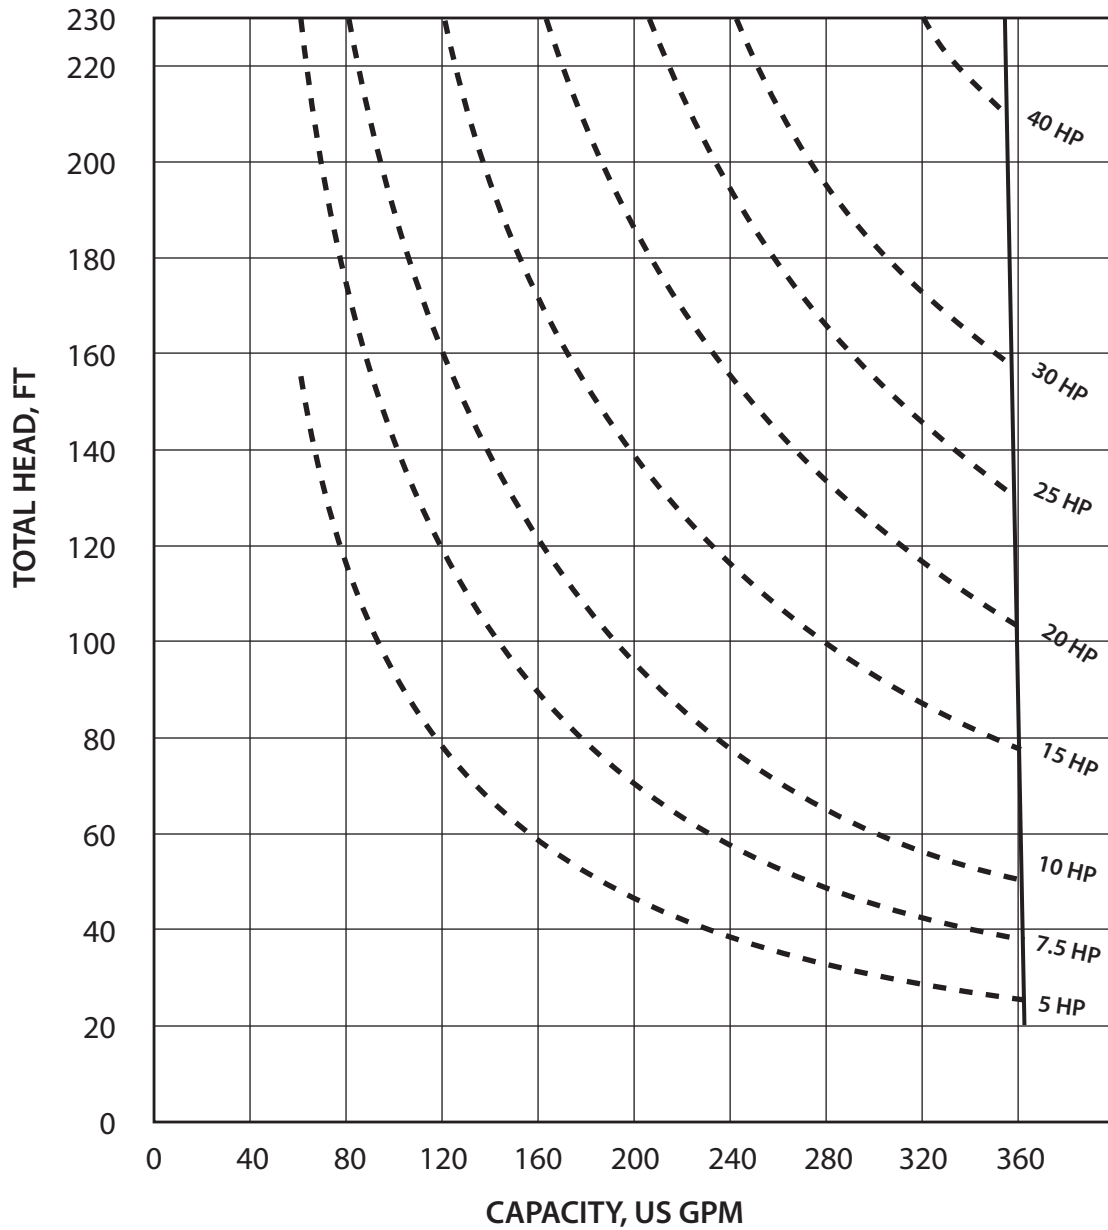

Komline-Sanderson

12 Holland Av Peapack, NJ 07977-0257
908 234 1000 Fax: 908 234 9487
800 225 5457 www.komline.com

KSS-9-4

Plunger diameter: 9 inches (22.9 cm)

These curves are based on water (specific gravity = 1.0), a 10 foot static lift, and a pump speed of 50 rpm.