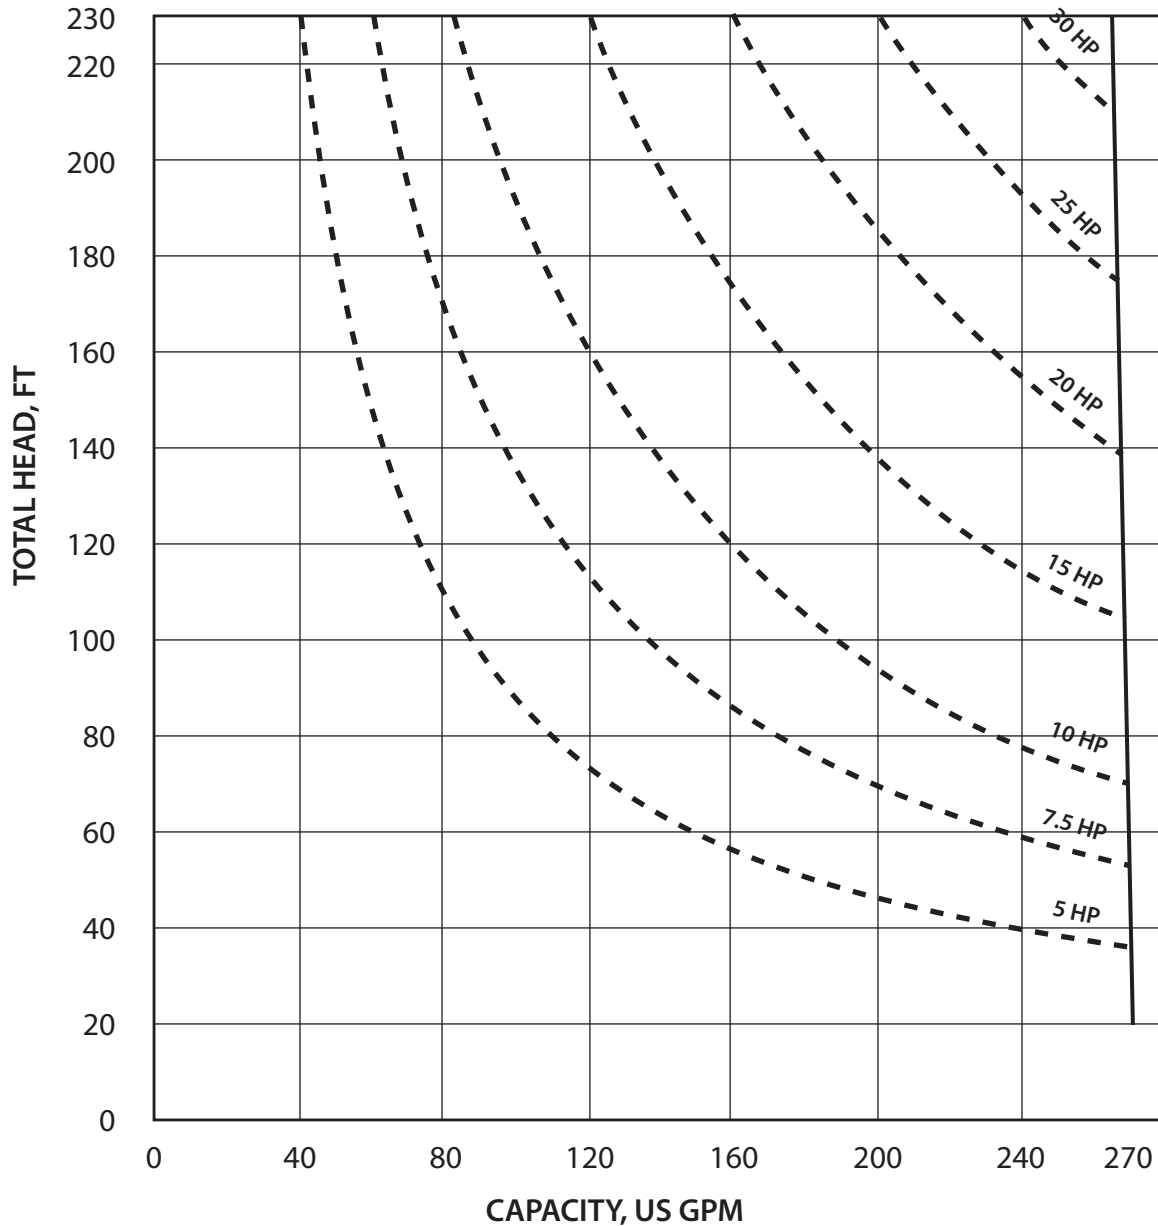

Komline-Sanderson

12 Holland Av Peapack, NJ 07977-0257
908 234 1000 Fax: 908 234 9487
800 225 5457 www.komline.com

KSS-9-3

Plunger diameter: 9 inches (22.9 cm)

These curves are based on water (specific gravity = 1.0), a 10 foot static lift, and a pump speed of 50 rpm.