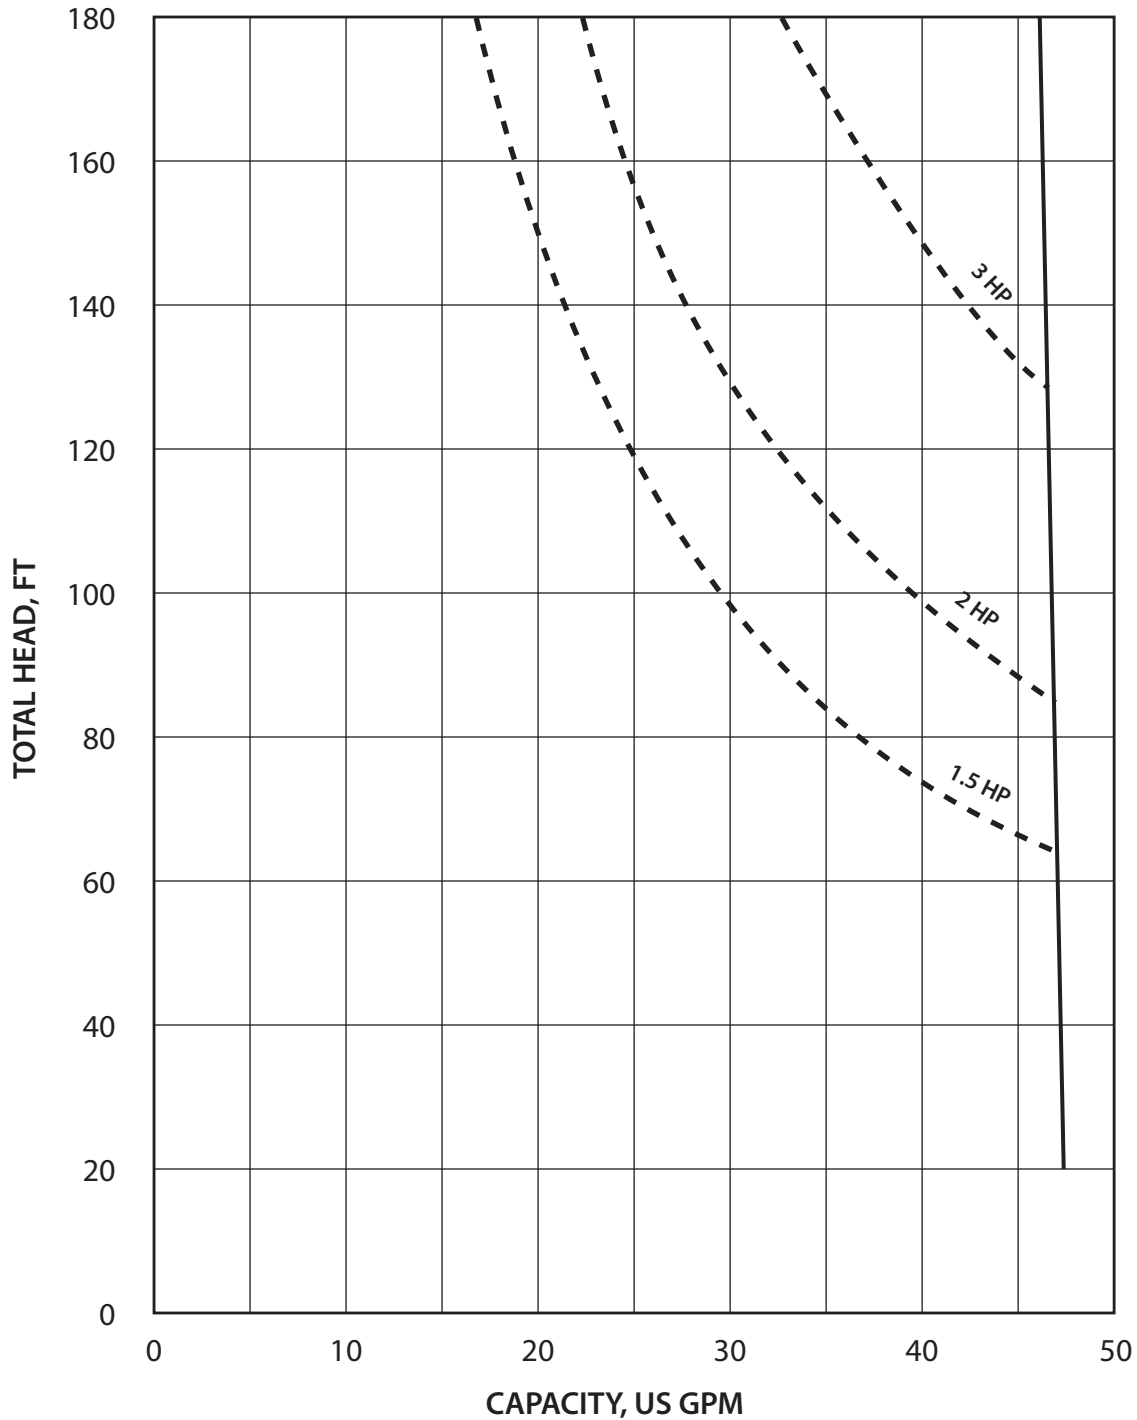

Komline-Sanderson

12 Holland Av Peapack, NJ 07977-0257
908 234 1000 Fax: 908 234 9487
800 225 5457 www.komline.com

KSK-7.5-1

Plunger diameter: 7.5 inches (19.1 cm)

These curves are based on water (specific gravity = 1.0), a 10 foot static lift, and a pump speed of 50 rpm.