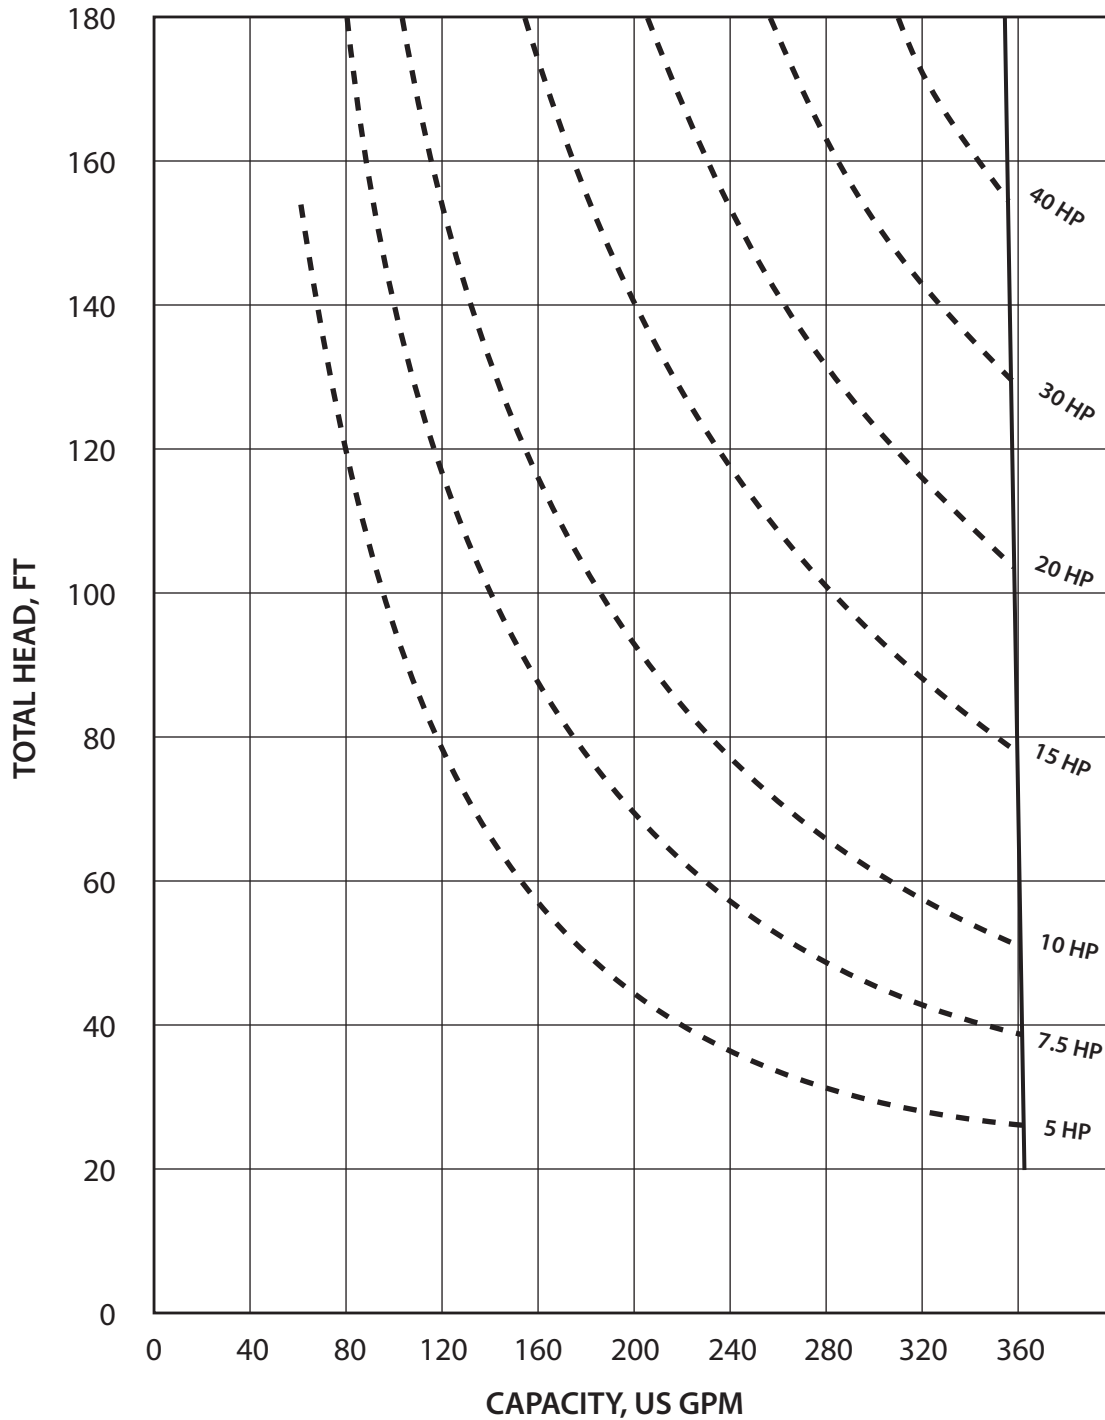

### KS-9-4

Plunger diameter: 9 inches (22.9 cm)

These curves are based on water (specific gravity = 1.0), a 10 foot static lift, and a pump speed of 50 rpm.